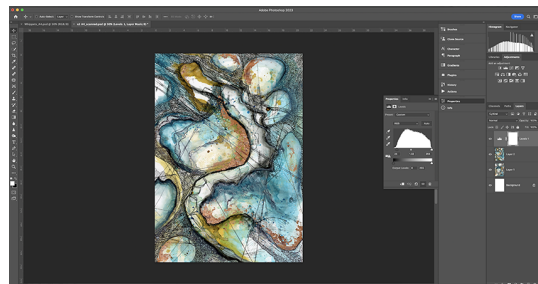

MUSE

FINE ART PRINTING FOR ARTISTS & PHOTOGRAPHERS

100% COTTON

New Art Papers

The wonderfully textured William Turner Hahnemühle paper and the ultra smooth Canon Infinity® ARCHES® 88 are now both available.

ARCHES® 88 has a pure white tone and is completely free of any optical brighteners.

While the Hahnemühle William Turner has a fine yet highly pronounced felt structure that gives photographs and art reproductions a striking depth and three-dimensional effect.

IN-HOUSE NEWS

Artwork Scanning

The newest edition to our production studio is the Max the Scanner - for this very picky artwork that it is better to be scanned for digital reproduction. Max can scan anything to an insanely high resolution and mind-blowing detail.

EXHIBITIONS

Howardena Pindell

Kettle's Yard is pleased to present *Howardena Pindell: A New Language*, the artist's first solo institutional exhibition in the UK.

Largely known for her monumentally scaled abstract canvases, Pindell has expanded the definition of what abstract painting can be through her inclusion of glitter, paper circles made from punched holes, and the layering of mixed media and scent.